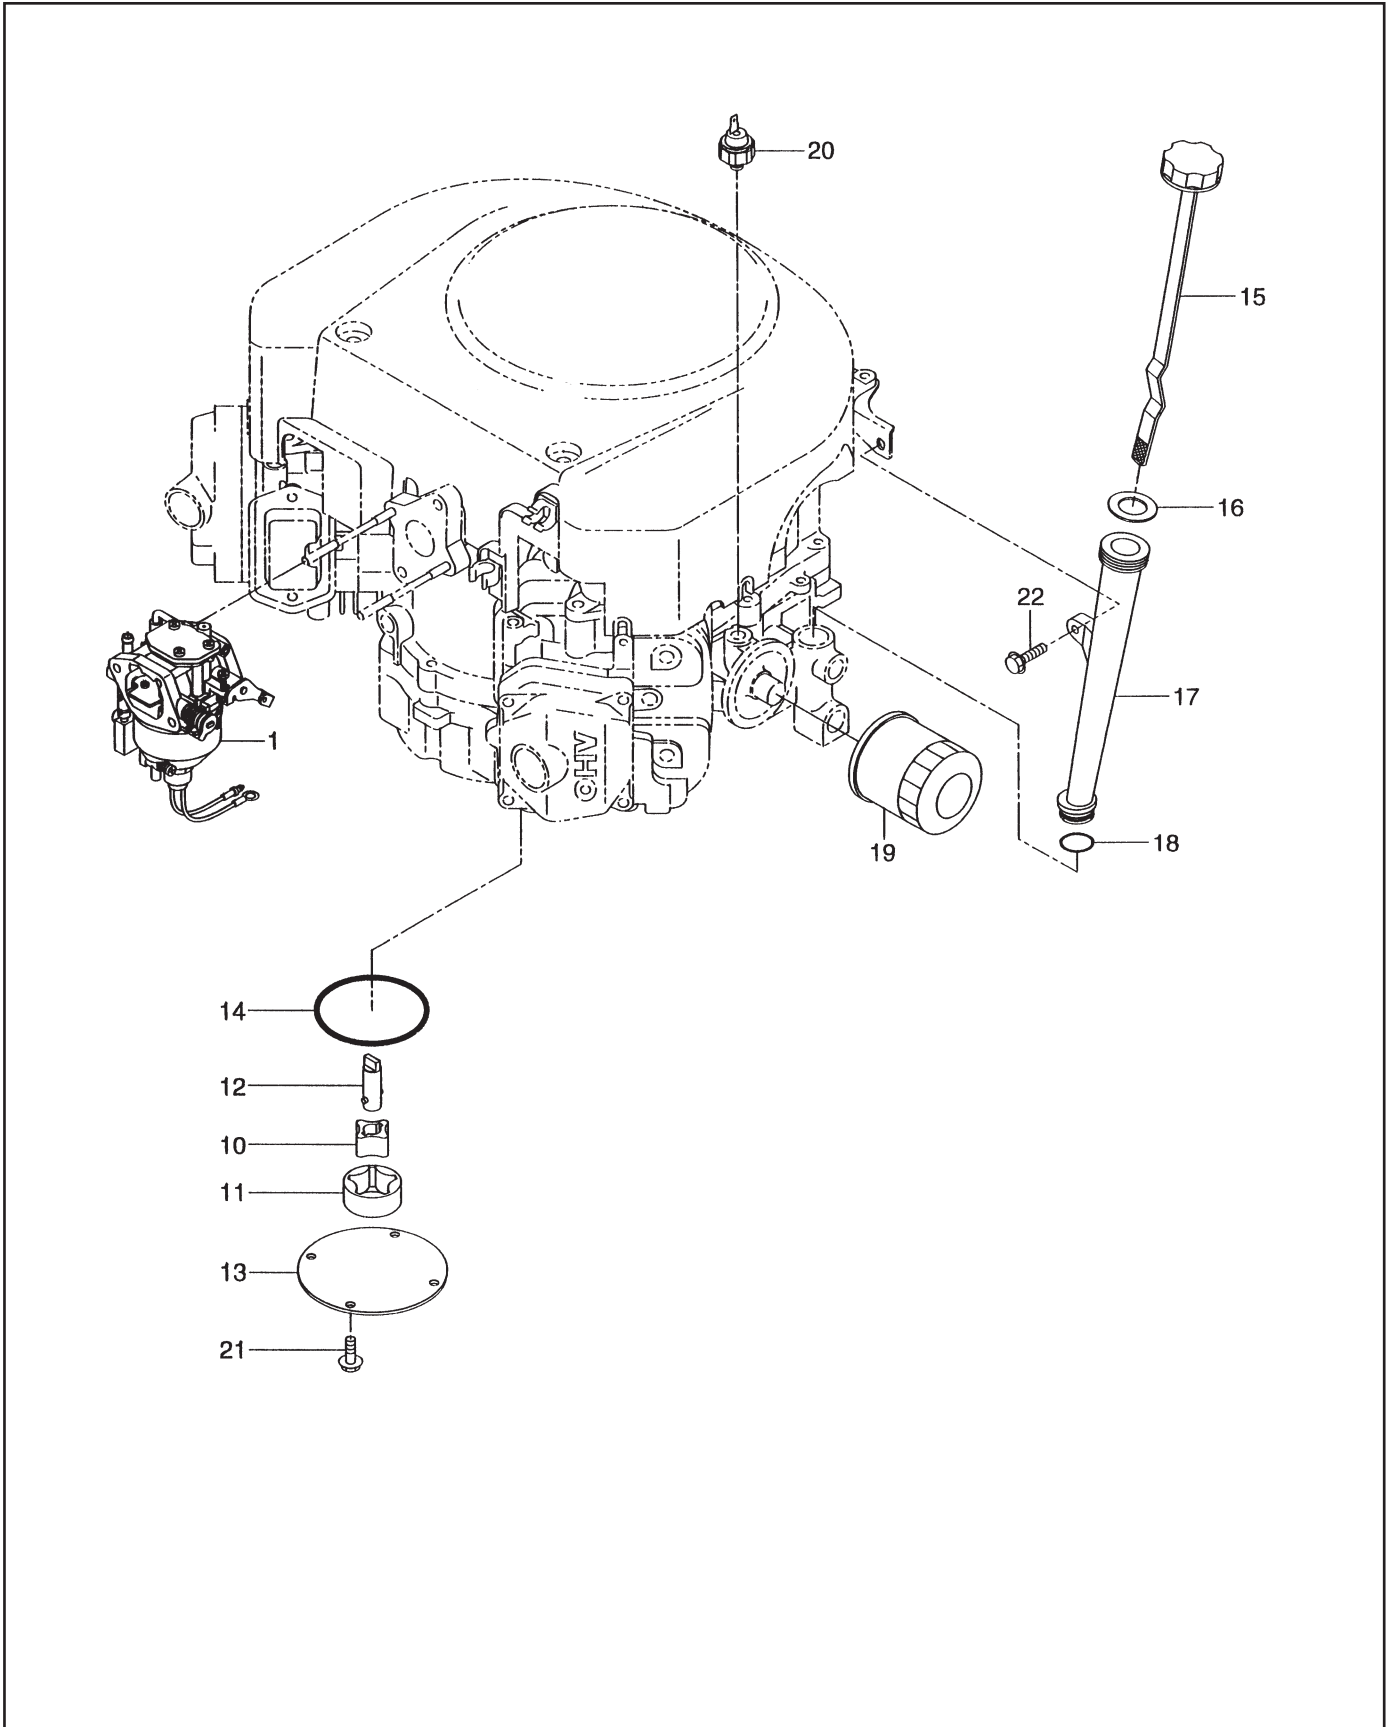

FIG. 1 CRANKCASE GROUP

FIG. 2 CRANKSHAFT GROUP

FIG. 3 INTAKE and EXHAUST GROUP

FIG. 5 GOVERNOR GROUP

FIG. 7 FUEL, LUBRICANT GROUP

FIG. 8 CARBURETOR GROUP

FIG. 8 CARBURETOR GROUP

REF	PART NUMBER	DESCRIPTION	QTY	REMARKS
1	263-62371-10	CARBURETOR	1	
2	263-62422-08	SLOW JET AY	1	
3	263-62440-08	MAIN NOZZLE	1	
4	263-62505-08	FLOAT	1	
5	263-62501-08	FLOAT VALVE	1	
6	263-62515-08	FLOAT PIN	1	
7	263-62575-08	FLOAT CHAMBER GASKET	1	
8	263-62581-08	FLOAT CHAMBER	1	
9	263-62545-08	PASSAGE COVER GASKET	1	
10	263-62565-08	PASSAGE COVER	1	
11	263-62585-08	SCREW	3	
12	263-62533-08	THROTTLE SHAFT AY	1	
13	263-62521-08	CHOKE SHAFT	1	
14	263-62522-08	CHOKE LEVER	1	
15	263-62445-08	CHOKE ARM, return spring	1	
16	258-62551-08	CHOKE LEVER RING	1	
17	258-62553-08	CHOKE COLLAR	1	
18	263-62536-08	THROTTLE VALVE	1	
19A	258-62559-08	SCREW, throttle valve set	2	
19B	261-62352-08	SCREW, choke valve set	2	
20	263-62525-08	CHOKE VALVE	1	
21	261-62435-08	NEEDLE	1	
22	261-62358-08	EXPANSION PLUG	1	
23	263-62590-08	AIR FILTER	1	
24	258-62554-08	CHOKE SHAFT FILTER	1	
25	263-26404-08	MAIN JET	1	#128
26	215-62430-08	GASKET	1	
27	263-62410-08	SLOW AIR BLEED JET	1	
28	226-62446-08	SPRING THROTTLE ADJUST SCREW	1	
29	263-62586-08	ROUND MACHINE SCREW	1	
30	263-62558-08	SOLENOID VALVE AY	1	
31	263-62356-08	VACUUM HOSE	1	
32	263-62357-08	FUEL HOSE	1	
33	107-62381-08	NYLON BAND	1	
34	263-62450-08	JET	1	
35	263-62582-08	FLOAT CHAMBER AY	1	
36	263-62359-08	COVER	1	
37	263-62320-08	SPRING THROTTLE ADJUST SCREW	1	
38	263-26358-08	DIAPHRAGM AY	1	
39	263-26587-08	SCREW	3	
40	263-62354-08	CHECK VALVE	1	
41	263-62355-08	"C" RING	1	