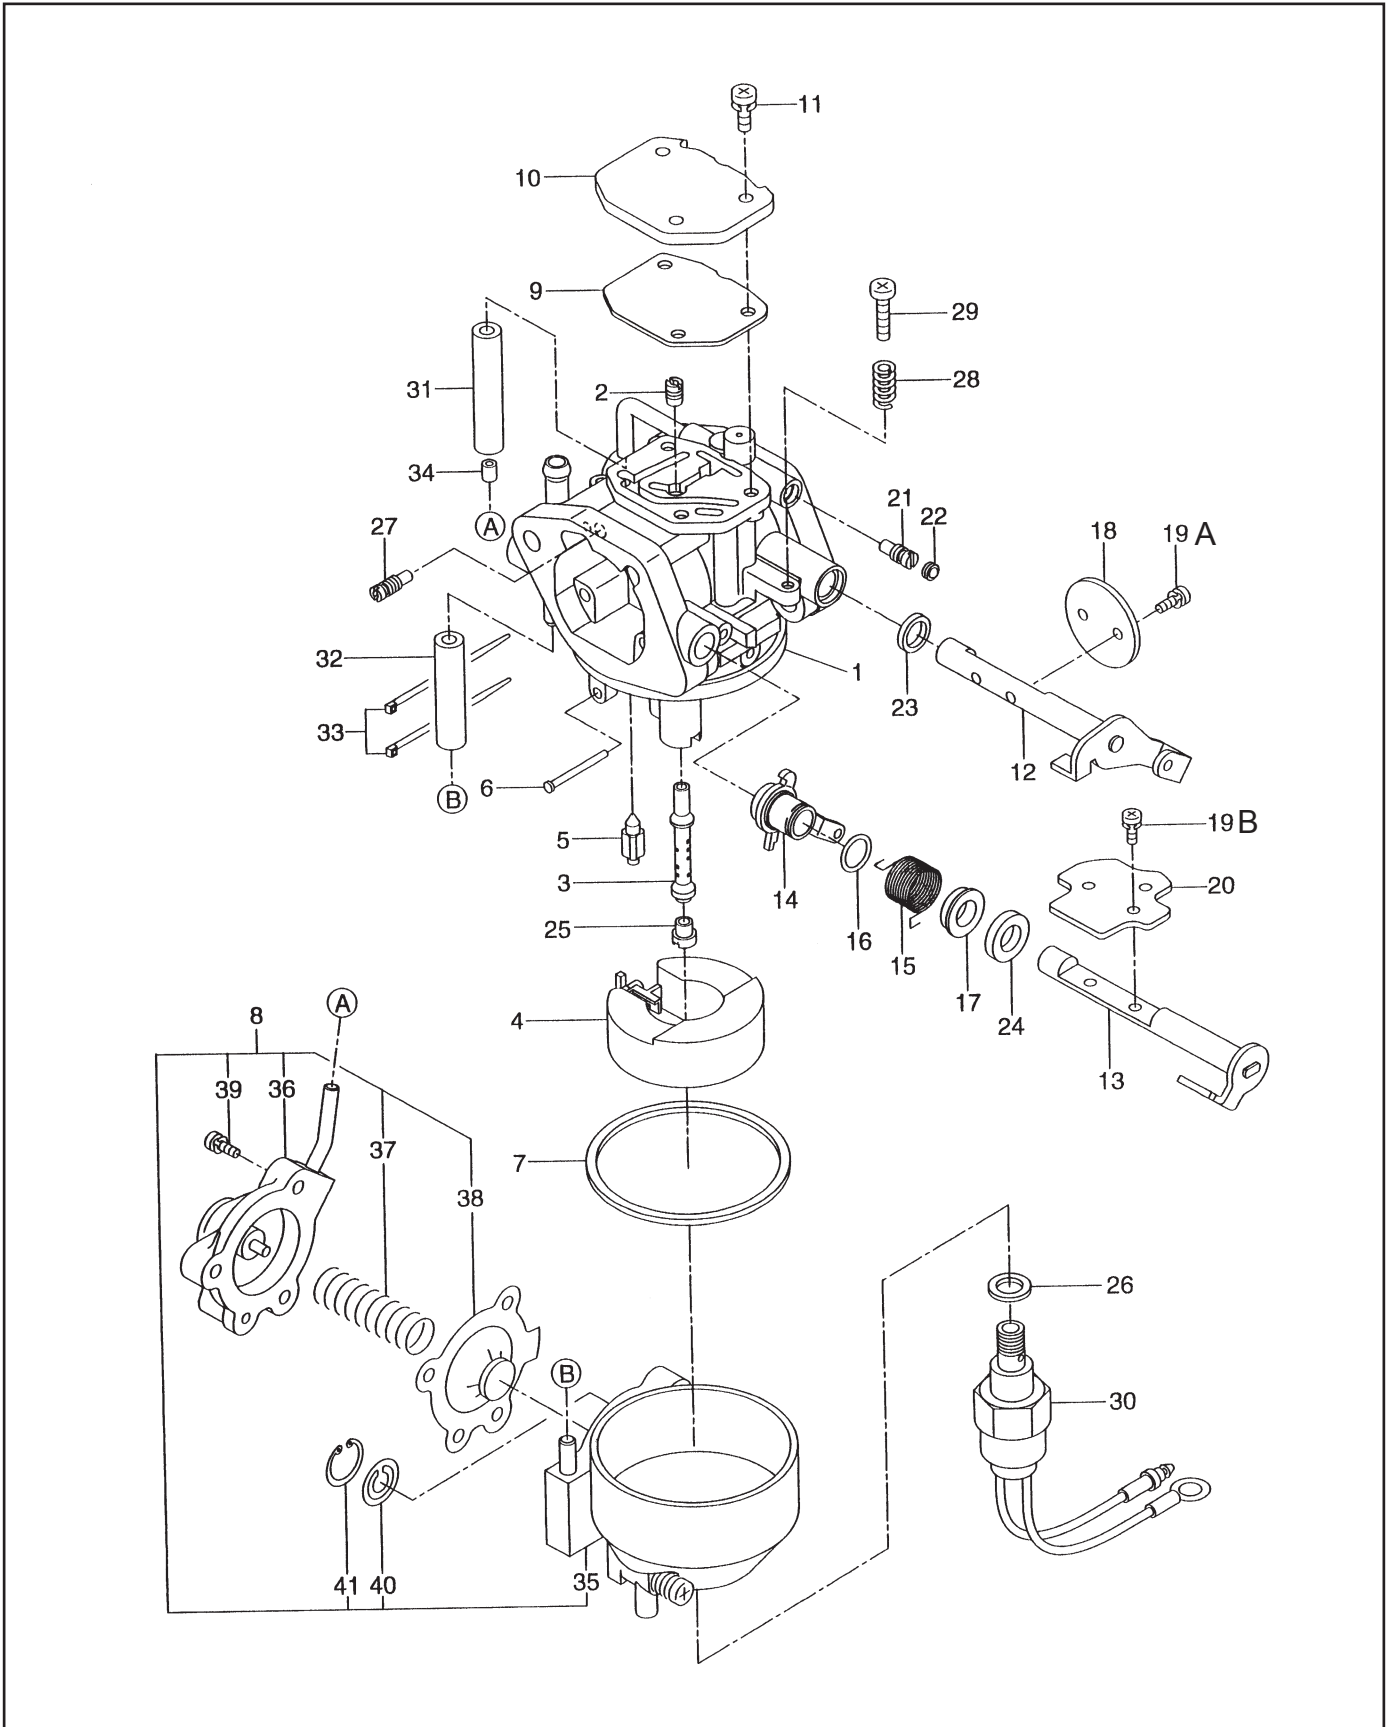

FIG. 1 CRANKCASE GROUP

FIG. 2 CRANKSHAFT GROUP

FIG. 3 INTAKE and EXHAUST GROUP

FIG. 5 GOVERNOR GROUP

FIG. 7 FUEL, LUBRICANT GROUP

FIG. 8 CARBURETOR GROUP

FIG. 8 CARBURETOR GROUP

REF	PART NUMBER	DESCRIPTION	QTY	REMARKS
1	263-62371-10	CARBURETOR	1	
2	263-62422-08	SLOW JET AY	1	
3	263-62440-08	MAIN NOZZLE	1	
4	263-62505-08	FLOAT	1	
5	263-62501-08	FLOAT VALVE	1	
6	263-62515-08	FLOAT PIN	1	
7	263-62575-08	FLOAT CHAMBER GASKET	1	
8	263-62581-08	FLOAT CHAMBER	1	
9	263-62545-08	PASSAGE COVER GASKET	1	
10	263-62565-08	PASSAGE COVER	1	
11	263-62585-08	SCREW	3	
12	263-62533-08	THROTTLE SHAFT AY	1	
13	263-62521-08	CHOKE SHAFT	1	
14	263-62522-08	CHOKE LEVER	1	
15	263-62445-08	CHOKE ARM, return spring	1	
16	258-62551-08	CHOKE LEVER RING	1	
17	258-62553-08	CHOKE COLLAR	1	
18	263-62536-08	THROTTLE VALVE	1	
19A	258-62559-08	SCREW, throttle valve set	2	
19B	261-62352-08	SCREW, choke valve set	2	
20	263-62525-08	CHOKE VALVE	1	
21	261-62435-08	NEEDLE	1	
22	261-62358-08	EXPANSION PLUG	1	
23	263-62590-08	AIR FILTER	1	
24	258-62554-08	CHOKE SHAFT FILTER	1	
25	263-26404-08	MAIN JET	1	#128
26	215-62430-08	GASKET	1	
27	263-62410-08	SLOW AIR BLEED JET	1	
28	226-62446-08	SPRING THROTTLE ADJUST SCREW	1	
29	263-62586-08	ROUND MACHINE SCREW	1	
30	263-62558-08	SOLENOID VALVE AY	1	
31	263-62356-08	VACUUM HOSE	1	
32	263-62357-08	FUEL HOSE	1	
33	107-62381-08	NYLON BAND	1	
34	263-62450-08	JET	1	
35	263-62582-08	FLOAT CHAMBER AY	1	
36	263-62359-08	COVER	1	
37	263-62320-08	SPRING THROTTLE ADJUST SCREW	1	
38	263-26358-08	DIAPHRAGM AY	1	
39	263-26587-08	SCREW	3	
40	263-62354-08	CHECK VALVE	1	
41	263-62355-08	"C" RING	1	