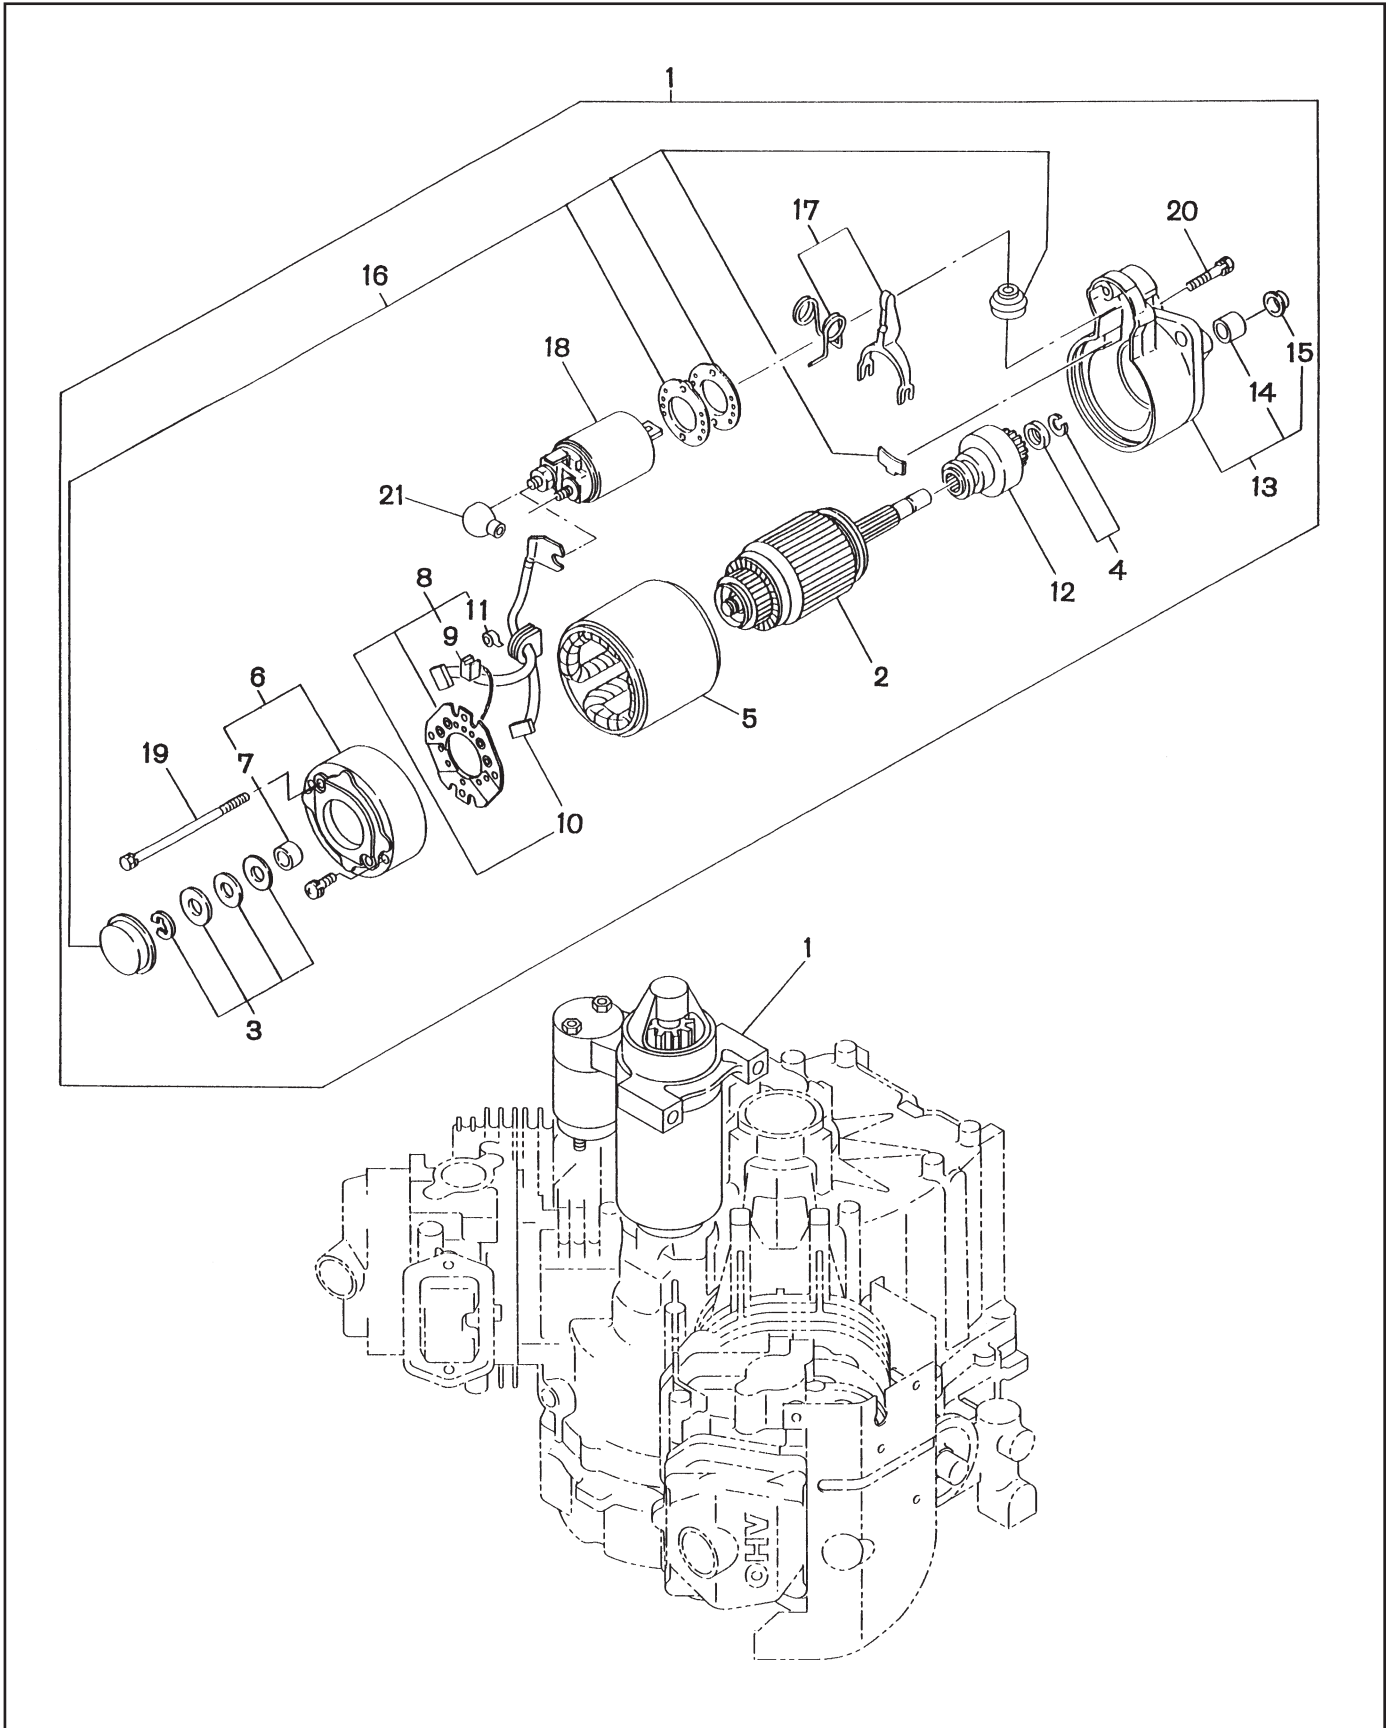

FIG. 10 STARTING MOTOR GROUP