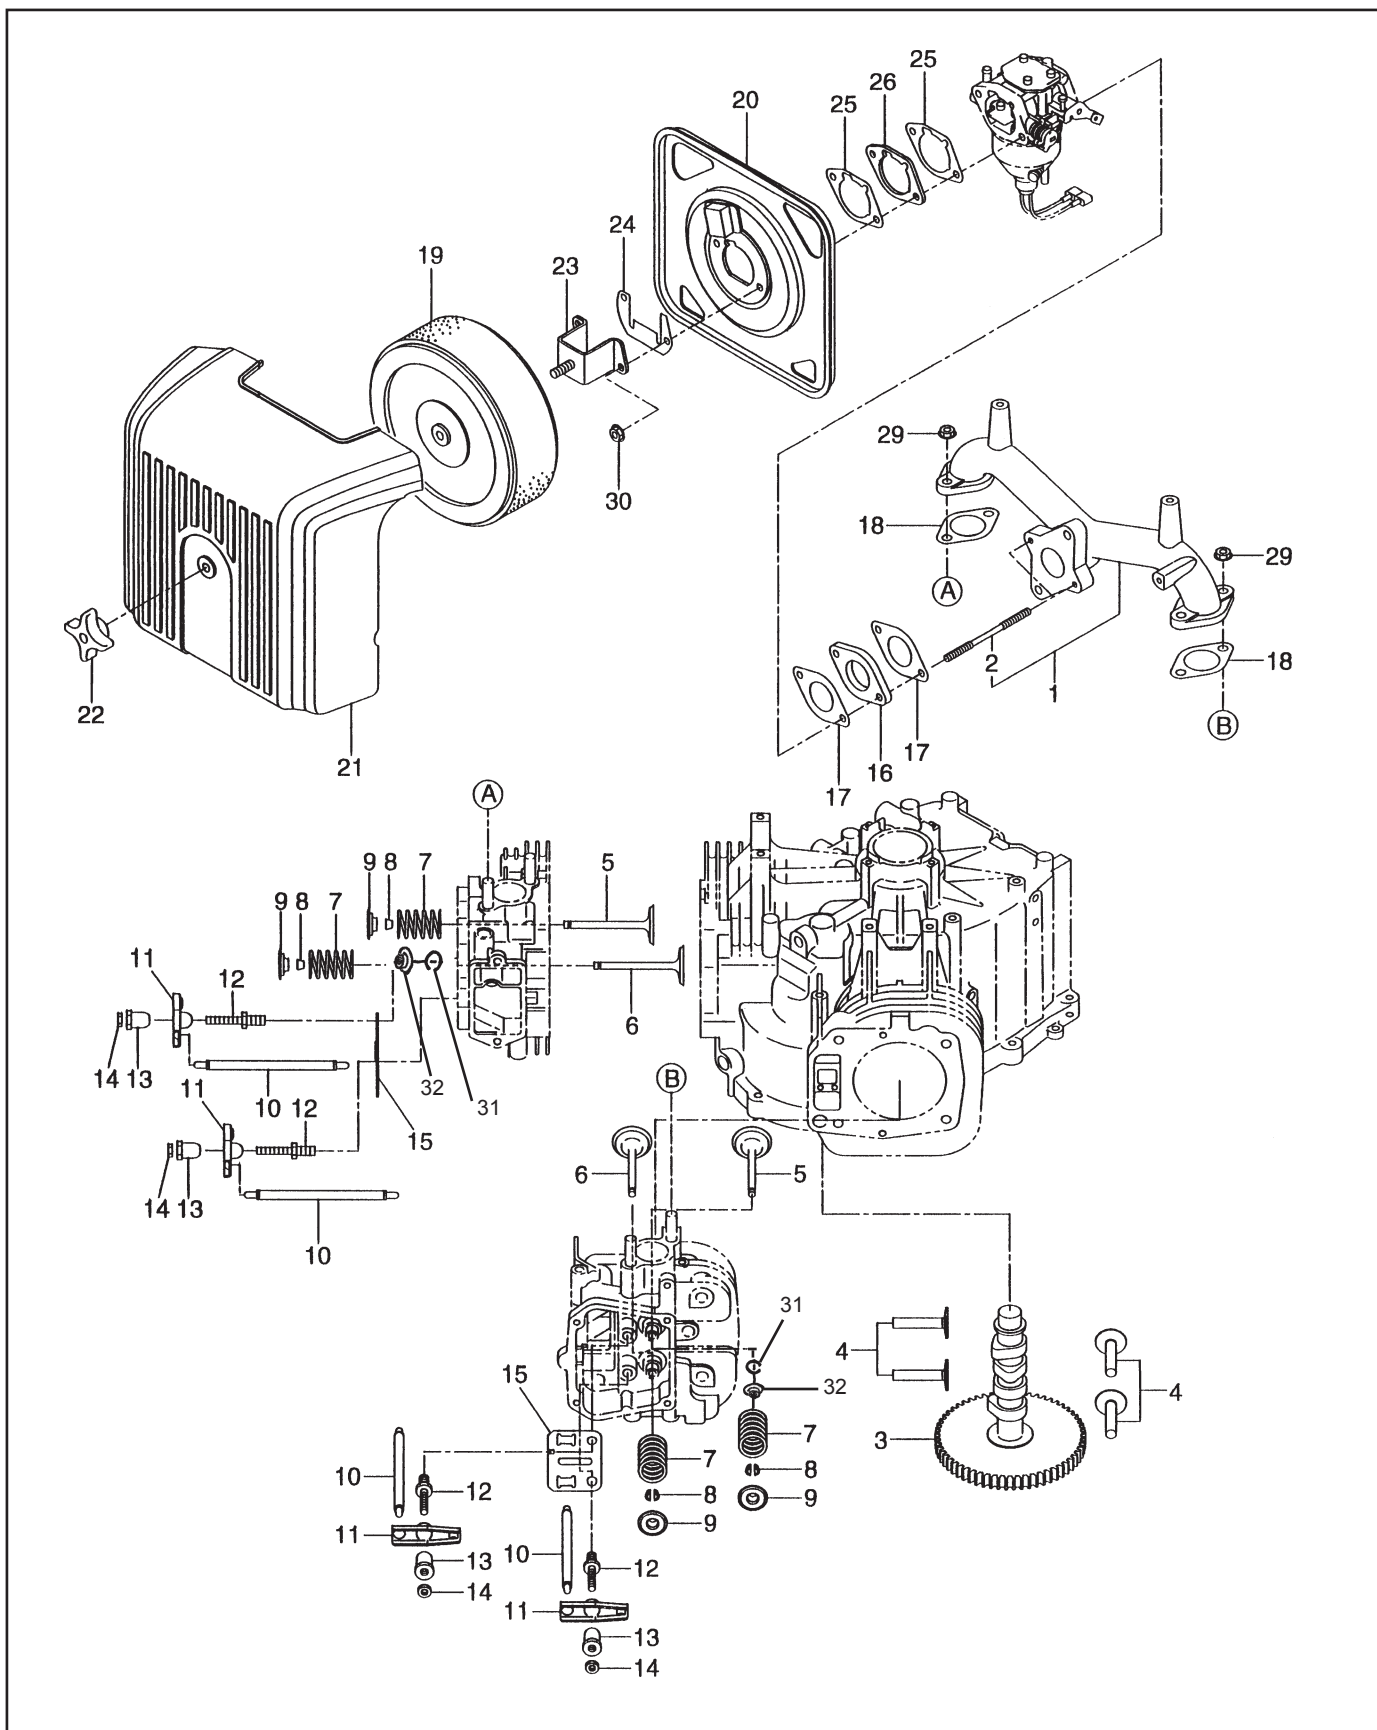

FIG. 1 CRANKCASE GROUP

FIG. 2 CRANKSHAFT GROUP

FIG. 3 INTAKE and EXHAUST GROUP

FIG. 5 GOVERNOR GROUP

FIG. 7 FUEL, LUBRICANT GROUP

FIG. 8 CARBURETOR GROUP

FIG. 8 CARBURETOR GROUP

REF	PART NUMBER	DESCRIPTION	QTY	REMARKS
1	263-62371-10	CARBURETOR	1	
2	263-62422-08	SLOW JET AY	1	
3	263-62440-08	MAIN NOZZLE	1	
4	263-62505-08	FLOAT	1	
5	263-62501-08	FLOAT VALVE	1	
6	263-62515-08	FLOAT PIN	1	
7	263-62575-08	FLOAT CHAMBER GASKET	1	
8	263-62581-08	FLOAT CHAMBER	1	
9	263-62545-08	PASSAGE COVER GASKET	1	
10	263-62565-08	PASSAGE COVER	1	
11	263-62585-08	SCREW	3	
12	263-62533-08	THROTTLE SHAFT AY	1	
13	263-62521-08	CHOKE SHAFT	1	
14	263-62522-08	CHOKE LEVER	1	
15	263-62445-08	CHOKE ARM, return spring	1	
16	258-62551-08	CHOKE LEVER RING	1	
17	258-62553-08	CHOKE COLLAR	1	
18	263-62536-08	THROTTLE VALVE	1	
19A	258-62559-08	SCREW, throttle valve set	2	
19B	261-62352-08	SCREW, choke valve set	2	
20	263-62525-08	CHOKE VALVE	1	
21	261-62435-08	NEEDLE	1	
22	261-62358-08	EXPANSION PLUG	1	
23	263-62590-08	AIR FILTER	1	
24	258-62554-08	CHOKE SHAFT FILTER	1	
25	263-26404-08	MAIN JET	1	#128
26	215-62430-08	GASKET	1	
27	263-62410-08	SLOW AIR BLEED JET	1	
28	226-62446-08	SPRING THROTTLE ADJUST SCREW	1	
29	263-62586-08	ROUND MACHINE SCREW	1	
30	263-62558-08	SOLENOID VALVE AY	1	
31	263-62356-08	VACUUM HOSE	1	
32	263-62357-08	FUEL HOSE	1	
33	107-62381-08	NYLON BAND	1	
34	263-62450-08	JET	1	
35	263-62582-08	FLOAT CHAMBER AY	1	
36	263-62359-08	COVER	1	
37	263-62320-08	SPRING THROTTLE ADJUST SCREW	1	
38	263-26358-08	DIAPHRAGM AY	1	
39	263-26587-08	SCREW	3	
40	263-62354-08	CHECK VALVE	1	
41	263-62355-08	"C" RING	1	