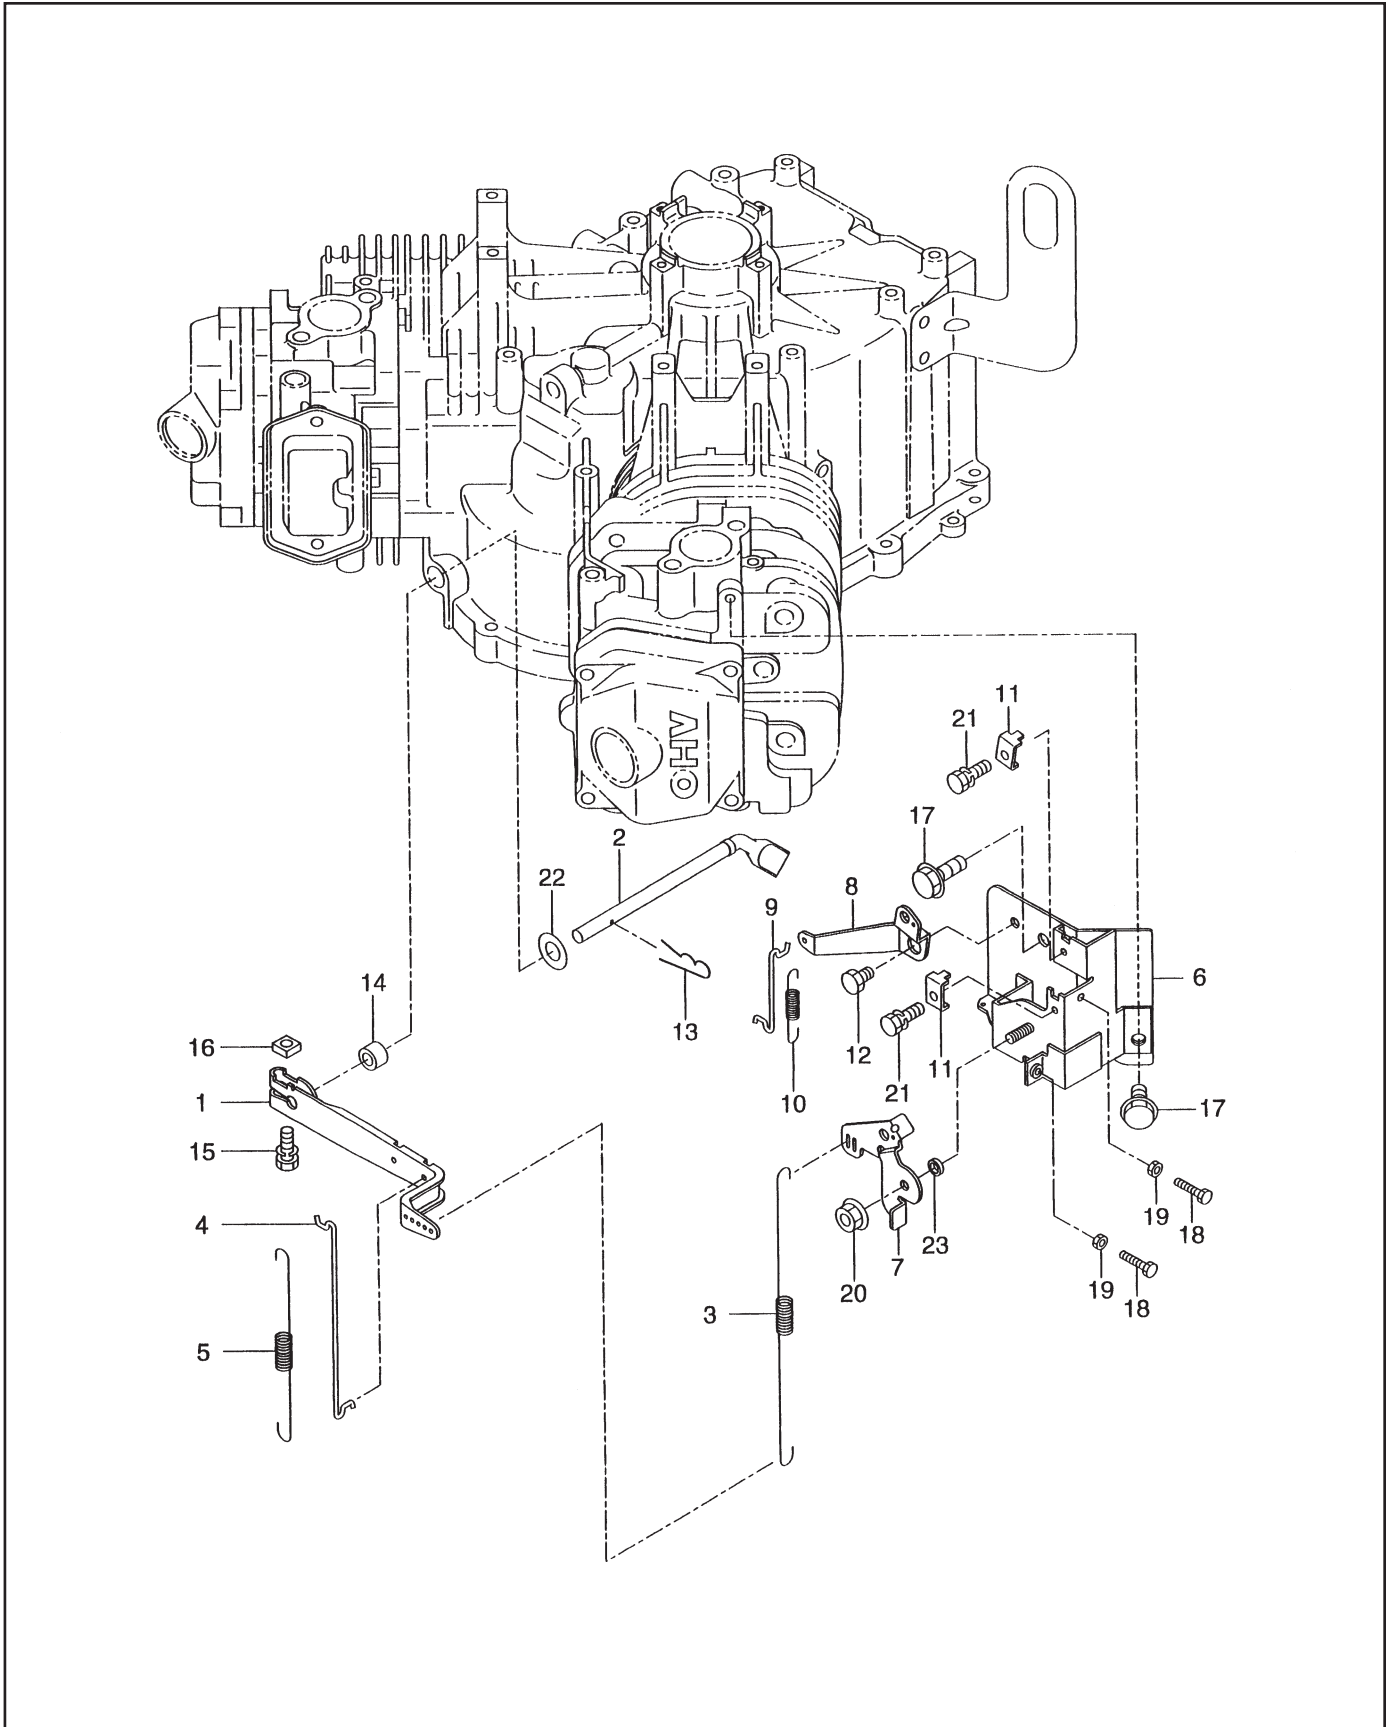

FIG. 1 CRANKCASE GROUP

FIG. 2 CRANKSHAFT GROUP

FIG. 3 INTAKE and EXHAUST GROUP

FIG. 5 GOVERNOR GROUP

FIG. 7 FUEL, LUBRICANT GROUP

FIG. 8 CARBURETOR GROUP

FIG. 8 CARBURETOR GROUP

REF	PART NUMBER	DESCRIPTION	QTY	REMARKS
1	263-62371-10	CARBURETOR	1	
2	263-62422-08	SLOW JET AY	1	
3	263-62440-08	MAIN NOZZLE	1	
4	263-62505-08	FLOAT	1	
5	263-62501-08	FLOAT VALVE	1	
6	263-62515-08	FLOAT PIN	1	
7	263-62575-08	FLOAT CHAMBER GASKET	1	
8	263-62581-08	FLOAT CHAMBER	1	
9	263-62545-08	PASSAGE COVER GASKET	1	
10	263-62565-08	PASSAGE COVER	1	
11	263-62585-08	SCREW	3	
12	263-62533-08	THROTTLE SHAFT AY	1	
13	263-62521-08	CHOKE SHAFT	1	
14	263-62522-08	CHOKE LEVER	1	
15	263-62445-08	CHOKE ARM, return spring	1	
16	258-62551-08	CHOKE LEVER RING	1	
17	258-62553-08	CHOKE COLLAR	1	
18	263-62536-08	THROTTLE VALVE	1	
19A	258-62559-08	SCREW, throttle valve set	2	
19B	261-62352-08	SCREW, choke valve set	2	
20	263-62525-08	CHOKE VALVE	1	
21	261-62435-08	NEEDLE	1	
22	261-62358-08	EXPANSION PLUG	1	
23	263-62590-08	AIR FILTER	1	
24	258-62554-08	CHOKE SHAFT FILTER	1	
25	263-26404-08	MAIN JET	1	#128
26	215-62430-08	GASKET	1	
27	263-62410-08	SLOW AIR BLEED JET	1	
28	226-62446-08	SPRING THROTTLE ADJUST SCREW	1	
29	263-62586-08	ROUND MACHINE SCREW	1	
30	263-62558-08	SOLENOID VALVE AY	1	
31	263-62356-08	VACUUM HOSE	1	
32	263-62357-08	FUEL HOSE	1	
33	107-62381-08	NYLON BAND	1	
34	263-62450-08	JET	1	
35	263-62582-08	FLOAT CHAMBER AY	1	
36	263-62359-08	COVER	1	
37	263-62320-08	SPRING THROTTLE ADJUST SCREW	1	
38	263-26358-08	DIAPHRAGM AY	1	
39	263-26587-08	SCREW	3	
40	263-62354-08	CHECK VALVE	1	
41	263-62355-08	"C" RING	1	