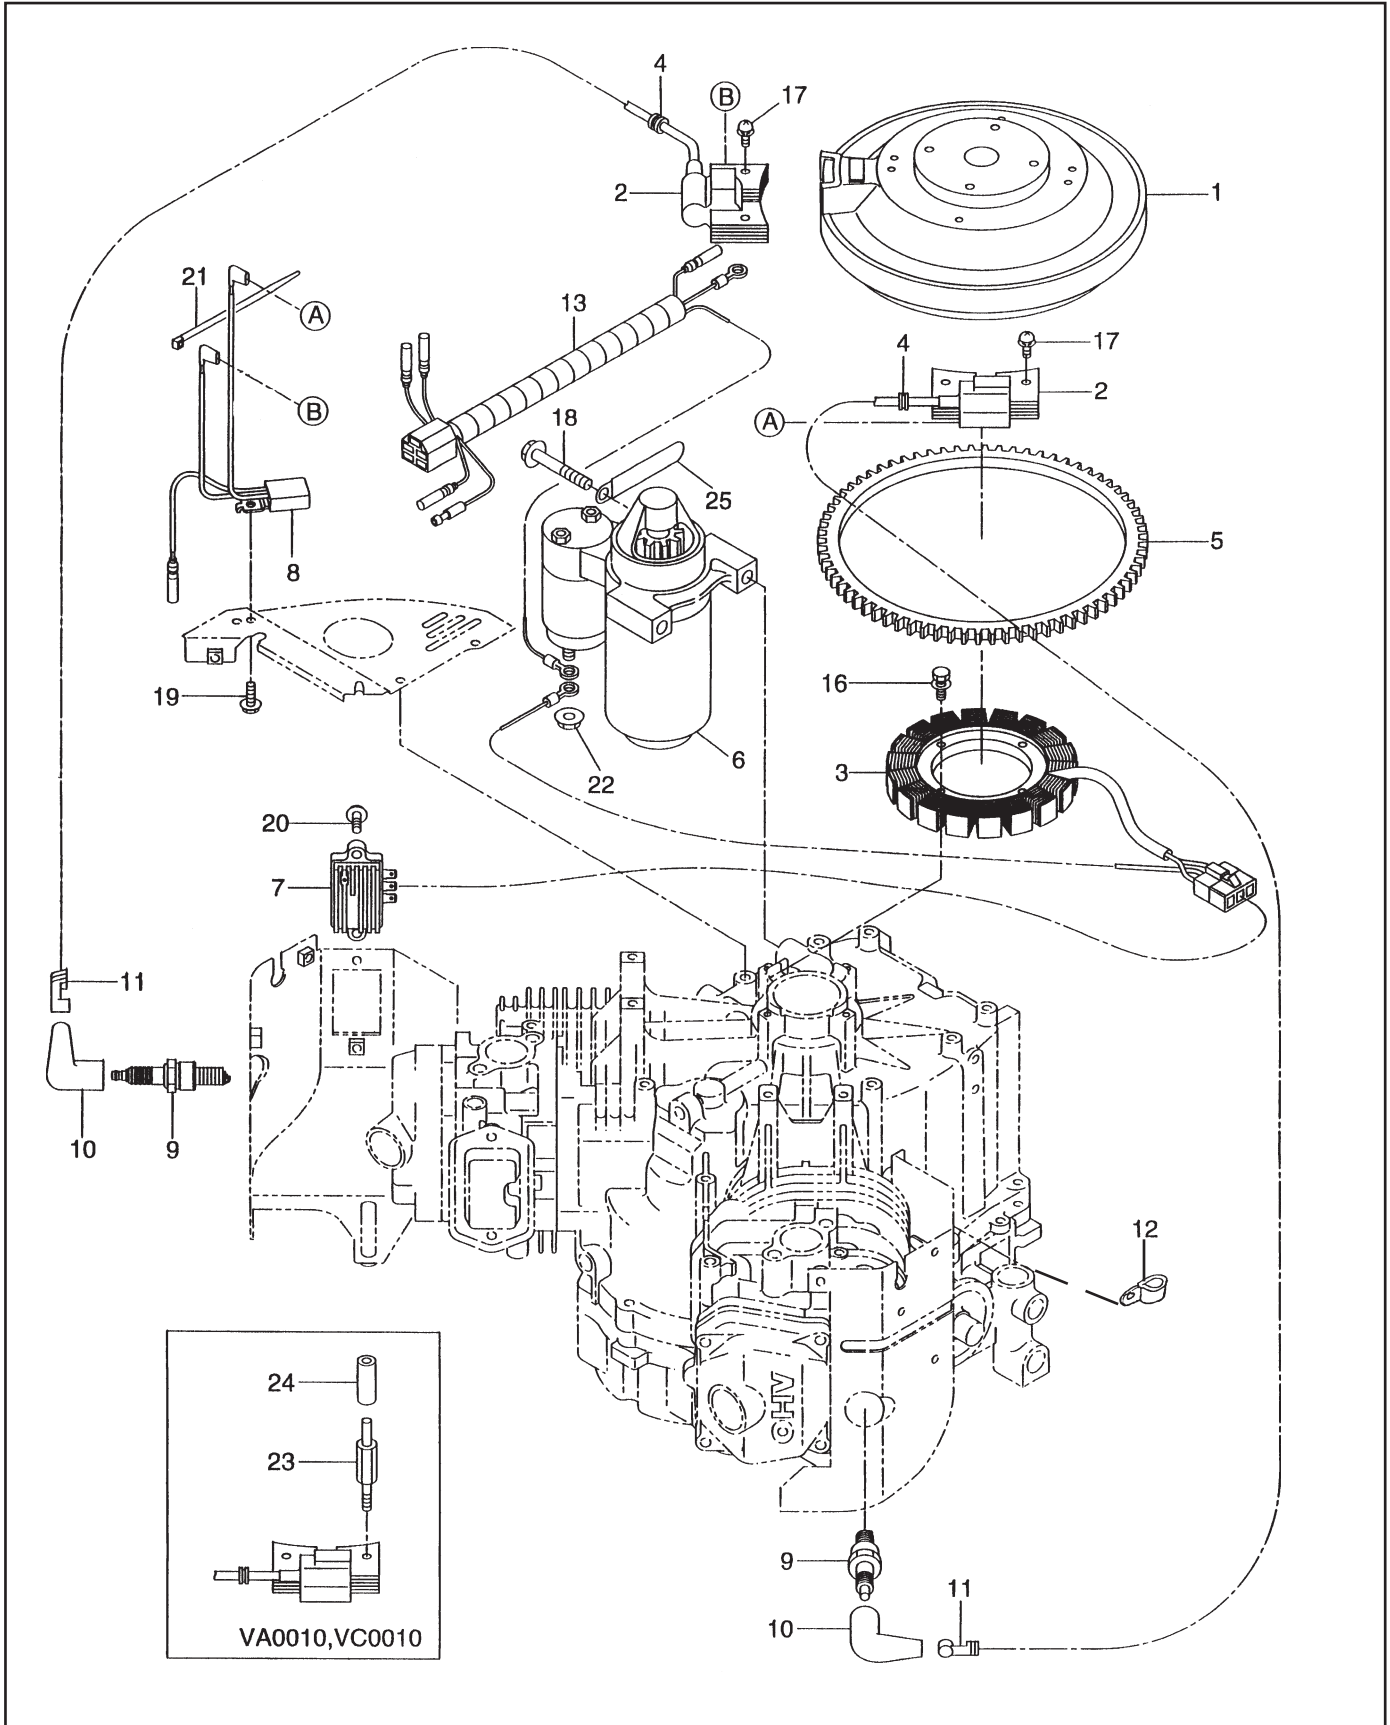

FIG. 8 CARBURETOR GROUP

REF	PART NUMBER	DESCRIPTION	QTY	REMARKS
1	263-62371-10	CARBURETOR	1	
2	263-62422-08	SLOW JET AY	1	
3	263-62440-08	MAIN NOZZLE	1	
4	263-62505-08	FLOAT	1	
5	263-62501-08	FLOAT VALVE	1	
6	263-62515-08	FLOAT PIN	1	
7	263-62575-08	FLOAT CHAMBER GASKET	1	
8	263-62581-08	FLOAT CHAMBER	1	
9	263-62545-08	PASSAGE COVER GASKET	1	
10	263-62565-08	PASSAGE COVER	1	
11	263-62585-08	SCREW	3	
12	263-62533-08	THROTTLE SHAFT AY	1	
13	263-62521-08	CHOKE SHAFT	1	
14	263-62522-08	CHOKE LEVER	1	
15	263-62445-08	CHOKE ARM, return spring	1	
16	258-62551-08	CHOKE LEVER RING	1	
17	258-62553-08	CHOKE COLLAR	1	
18	263-62536-08	THROTTLE VALVE	1	
19A	258-62559-08	SCREW, throttle valve set	2	
19B	261-62352-08	SCREW, choke valve set	2	
20	263-62525-08	CHOKE VALVE	1	
21	261-62435-08	NEEDLE	1	
22	261-62358-08	EXPANSION PLUG	1	
23	263-62590-08	AIR FILTER	1	
24	258-62554-08	CHOKE SHAFT FILTER	1	
25	263-26404-08	MAIN JET	1	#128
26	215-62430-08	GASKET	1	
27	263-62410-08	SLOW AIR BLEED JET	1	
28	226-62446-08	SPRING THROTTLE ADJUST SCREW	1	
29	263-62586-08	ROUND MACHINE SCREW	1	
30	263-62558-08	SOLENOID VALVE AY	1	
31	263-62356-08	VACUUM HOSE	1	
32	263-62357-08	FUEL HOSE	1	
33	107-62381-08	NYLON BAND	1	
34	263-62450-08	JET	1	
35	263-62582-08	FLOAT CHAMBER AY	1	
36	263-62359-08	COVER	1	
37	263-62320-08	SPRING THROTTLE ADJUST SCREW	1	
38	263-26358-08	DIAPHRAGM AY	1	
39	263-26587-08	SCREW	3	
40	263-62354-08	CHECK VALVE	1	
41	263-62355-08	"C" RING	1	

FIG. 9 ELECTRIC DEVICE GROUP