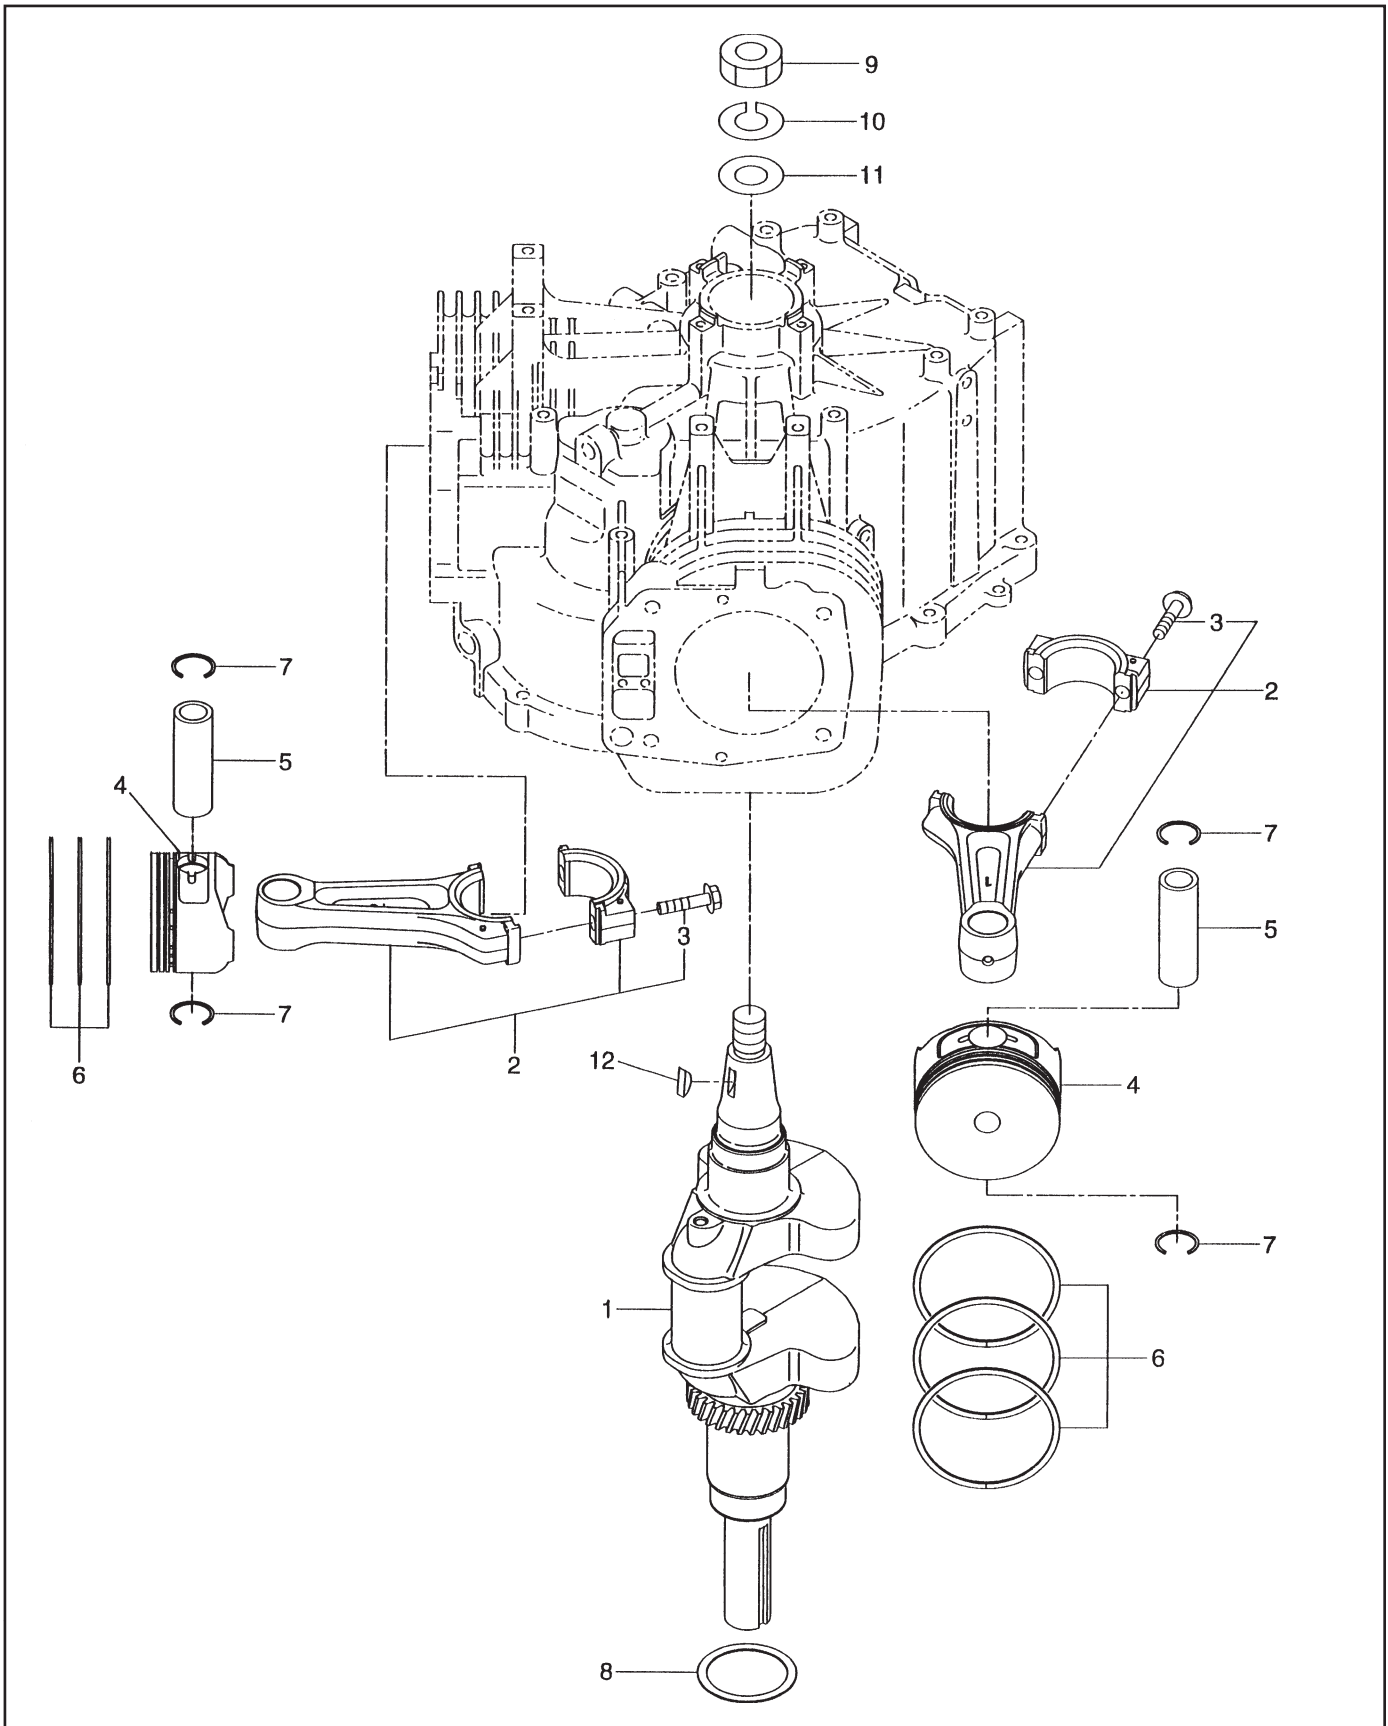

FIG. 1 CRANKCASE GROUP

FIG. 2 CRANKSHAFT GROUP

FIG. 3 INTAKE and EXHAUST GROUP

FIG. 5 GOVERNOR GROUP

FIG. 7 FUEL, LUBRICANT GROUP

FIG. 8 CARBURETOR GROUP

FIG. 8 CARBURETOR GROUP

REF	PART NUMBER	DESCRIPTION	QTY	REMARKS
1	263-62371-10	CARBURETOR	1	
2	263-62422-08	SLOW JET AY	1	
3	263-62440-08	MAIN NOZZLE	1	
4	263-62505-08	FLOAT	1	
5	263-62501-08	FLOAT VALVE	1	
6	263-62515-08	FLOAT PIN	1	
7	263-62575-08	FLOAT CHAMBER GASKET	1	
8	263-62581-08	FLOAT CHAMBER	1	
9	263-62545-08	PASSAGE COVER GASKET	1	
10	263-62565-08	PASSAGE COVER	1	
11	263-62585-08	SCREW	3	
12	263-62533-08	THROTTLE SHAFT AY	1	
13	263-62521-08	CHOKE SHAFT	1	
14	263-62522-08	CHOKE LEVER	1	
15	263-62445-08	CHOKE ARM, return spring	1	
16	258-62551-08	CHOKE LEVER RING	1	
17	258-62553-08	CHOKE COLLAR	1	
18	263-62536-08	THROTTLE VALVE	1	
19A	258-62559-08	SCREW, throttle valve set	2	
19B	261-62352-08	SCREW, choke valve set	2	
20	263-62525-08	CHOKE VALVE	1	
21	261-62435-08	NEEDLE	1	
22	261-62358-08	EXPANSION PLUG	1	
23	263-62590-08	AIR FILTER	1	
24	258-62554-08	CHOKE SHAFT FILTER	1	
25	263-26404-08	MAIN JET	1	#128
26	215-62430-08	GASKET	1	
27	263-62410-08	SLOW AIR BLEED JET	1	
28	226-62446-08	SPRING THROTTLE ADJUST SCREW	1	
29	263-62586-08	ROUND MACHINE SCREW	1	
30	263-62558-08	SOLENOID VALVE AY	1	
31	263-62356-08	VACUUM HOSE	1	
32	263-62357-08	FUEL HOSE	1	
33	107-62381-08	NYLON BAND	1	
34	263-62450-08	JET	1	
35	263-62582-08	FLOAT CHAMBER AY	1	
36	263-62359-08	COVER	1	
37	263-62320-08	SPRING THROTTLE ADJUST SCREW	1	
38	263-26358-08	DIAPHRAGM AY	1	
39	263-26587-08	SCREW	3	
40	263-62354-08	CHECK VALVE	1	
41	263-62355-08	"C" RING	1	