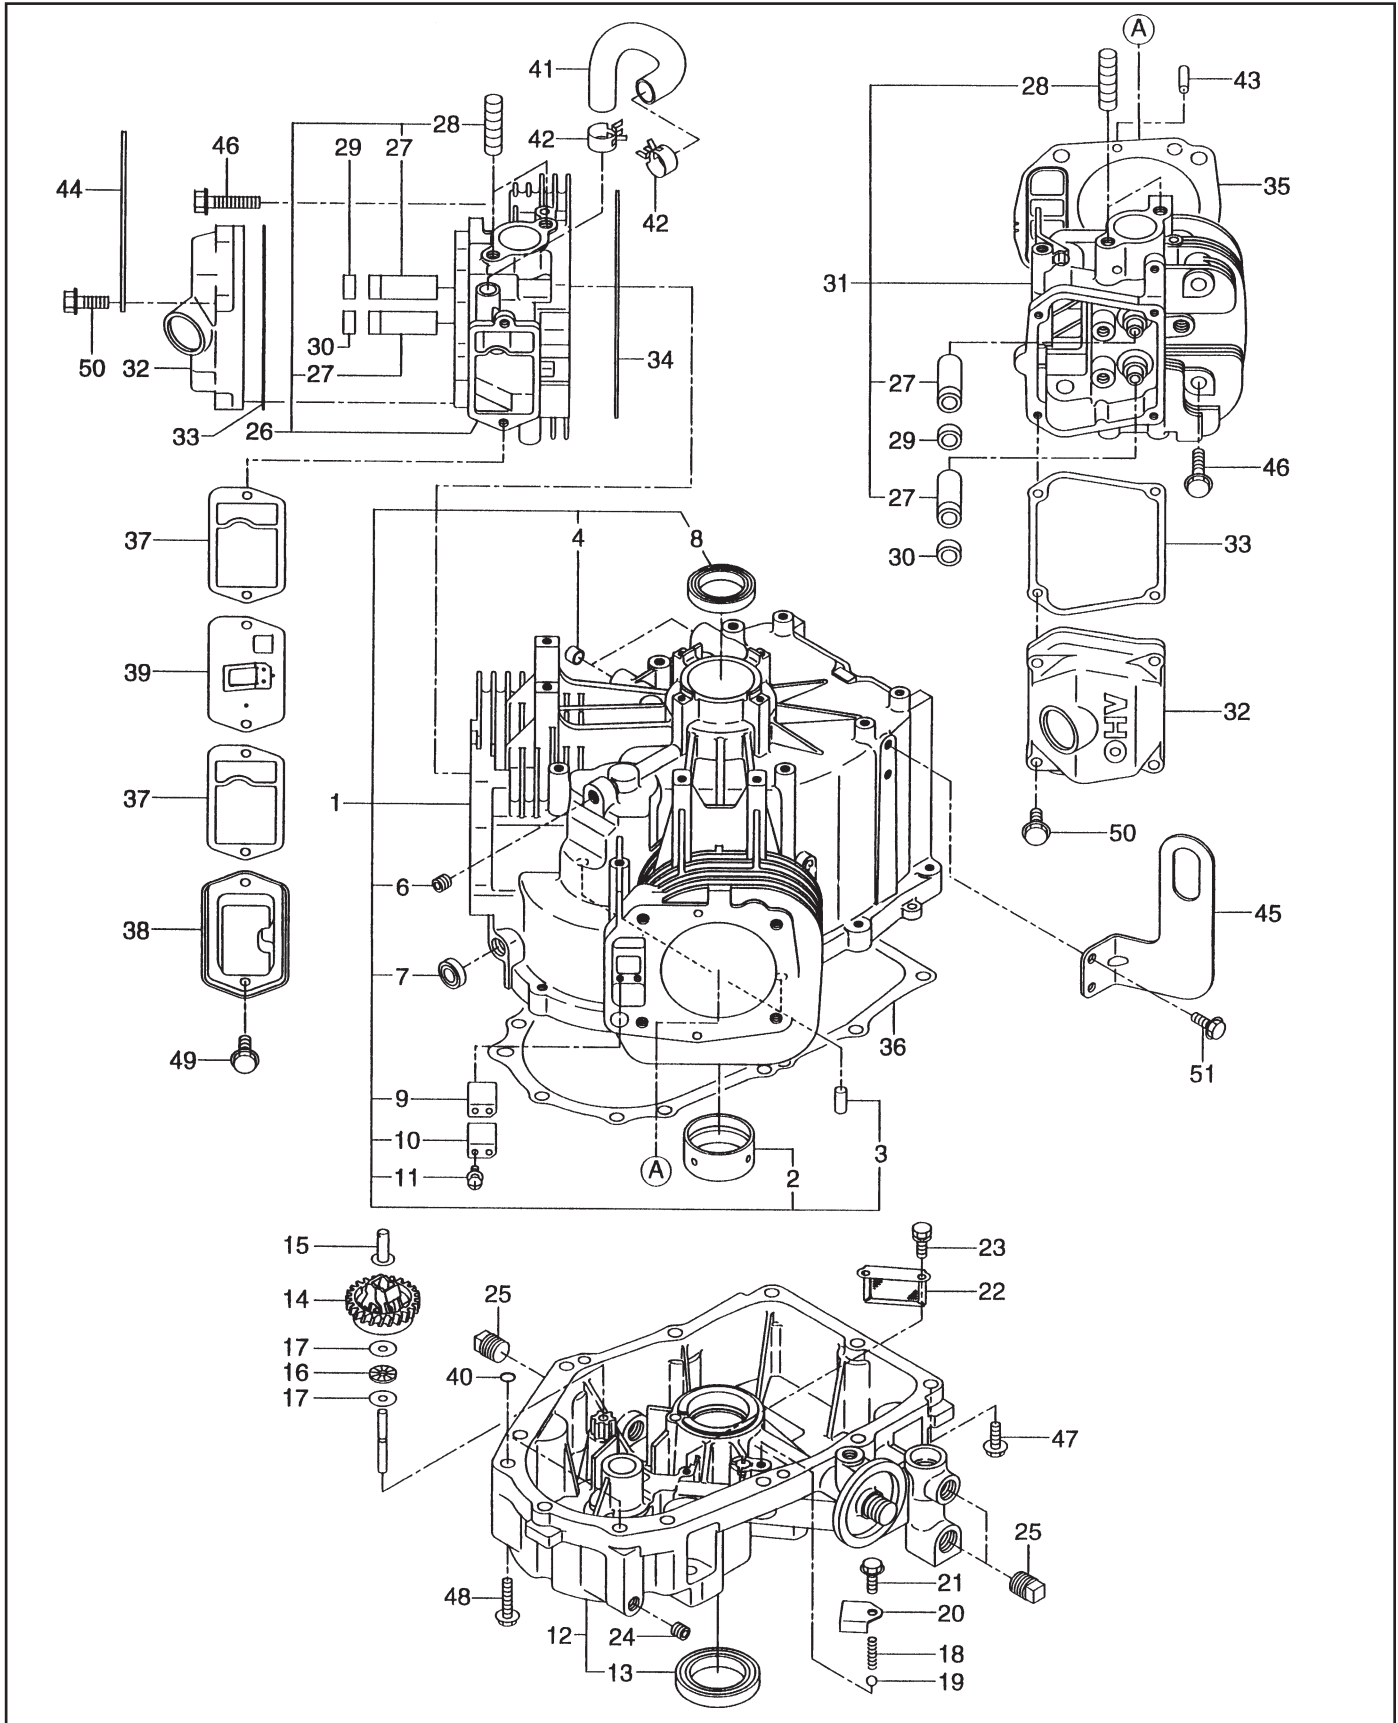

FIG. 1 CRANKCASE GROUP

FIG. 2 CRANKSHAFT GROUP

FIG. 3 INTAKE and EXHAUST GROUP

FIG. 5 GOVERNOR GROUP

FIG. 7 FUEL, LUBRICANT GROUP

FIG. 8 CARBURETOR GROUP

FIG. 8 CARBURETOR GROUP

REF	PART NUMBER	DESCRIPTION	QTY	REMARKS
1	263-62371-10	CARBURETOR	1	
2	263-62422-08	SLOW JET AY	1	
3	263-62440-08	MAIN NOZZLE	1	
4	263-62505-08	FLOAT	1	
5	263-62501-08	FLOAT VALVE	1	
6	263-62515-08	FLOAT PIN	1	
7	263-62575-08	FLOAT CHAMBER GASKET	1	
8	263-62581-08	FLOAT CHAMBER	1	
9	263-62545-08	PASSAGE COVER GASKET	1	
10	263-62565-08	PASSAGE COVER	1	
11	263-62585-08	SCREW	3	
12	263-62533-08	THROTTLE SHAFT AY	1	
13	263-62521-08	CHOKE SHAFT	1	
14	263-62522-08	CHOKE LEVER	1	
15	263-62445-08	CHOKE ARM, return spring	1	
16	258-62551-08	CHOKE LEVER RING	1	
17	258-62553-08	CHOKE COLLAR	1	
18	263-62536-08	THROTTLE VALVE	1	
19A	258-62559-08	SCREW, throttle valve set	2	
19B	261-62352-08	SCREW, choke valve set	2	
20	263-62525-08	CHOKE VALVE	1	
21	261-62435-08	NEEDLE	1	
22	261-62358-08	EXPANSION PLUG	1	
23	263-62590-08	AIR FILTER	1	
24	258-62554-08	CHOKE SHAFT FILTER	1	
25	263-26404-08	MAIN JET	1	#128
26	215-62430-08	GASKET	1	
27	263-62410-08	SLOW AIR BLEED JET	1	
28	226-62446-08	SPRING THROTTLE ADJUST SCREW	1	
29	263-62586-08	ROUND MACHINE SCREW	1	
30	263-62558-08	SOLENOID VALVE AY	1	
31	263-62356-08	VACUUM HOSE	1	
32	263-62357-08	FUEL HOSE	1	
33	107-62381-08	NYLON BAND	1	
34	263-62450-08	JET	1	
35	263-62582-08	FLOAT CHAMBER AY	1	
36	263-62359-08	COVER	1	
37	263-62320-08	SPRING THROTTLE ADJUST SCREW	1	
38	263-26358-08	DIAPHRAGM AY	1	
39	263-26587-08	SCREW	3	
40	263-62354-08	CHECK VALVE	1	
41	263-62355-08	"C" RING	1	