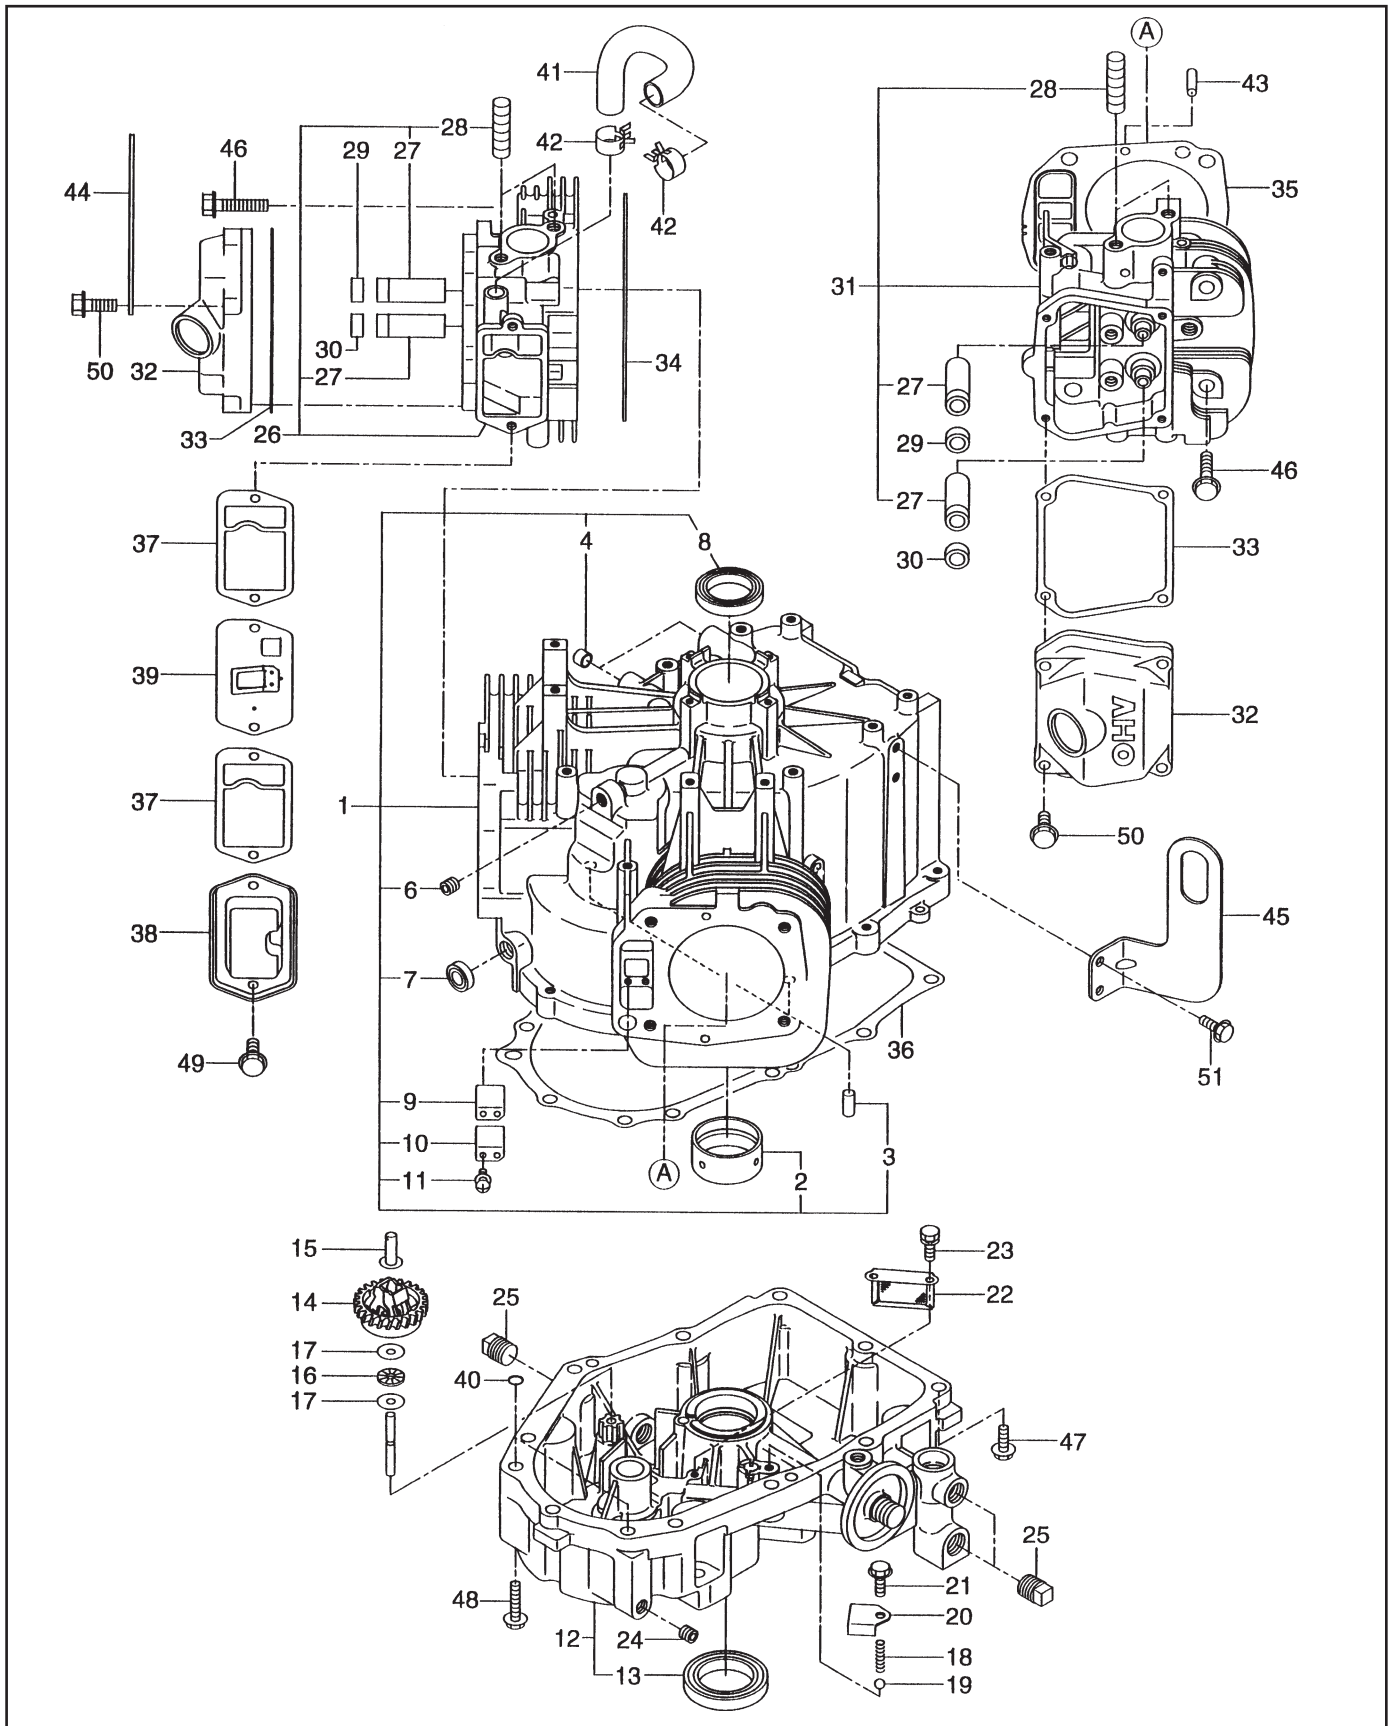

FIG. 1 CRANKCASE GROUP

REF	PART NUMBER	DESCRIPTION	QTY	REMARKS
1	263-10202-A1	CRANKCASE	1	
2	263-15802-03	MAIN BEARING	1	
3	X31-00800-80	DOWEL PIN	2	
4	142-55601-03	PIPE	2	
6	235-15421-03	BLIND PLUG	1	
7	044-00800-10	OIL SEAL	1	
8	044-03500-90	OIL SEAL	1	
9	263-17101-A3	LEAF VALVE	2	
10	263-17201-A3	RETAINER PLATE	2	
11	004-35041-00	SCREW and WASHER	4	
12	263-11021-A1	MAIN BEARING COVER	1	
13	044-04200-30	OIL SEAL	1	
14	263-45101-C1	GOVERNOR GEAR	1	
15	263-41901-03	GOVERNOR SLEEVE	1	
16	263-46215-A3	THRUST BEARING	1	
17	263-46214-A3	WASHER	2	
18	248-65601-03	SPRING, relief valve	1	
19	006-90308-00	STEEL BALL	1	
20	263-17301-A3	RETAINER PLATE	1	
21	X11-00600-20	FLANGE BOLT	1	
22	263-64311-A1	OIL PUMP FILTER	1	
23	001-13051-00	BOLT and WASHER	2	
24	235-15421-02	BLIND PLUG	1	
25	263-17401-A3	DRAIN PLUG	3	
26	263-13203-02	CYLINDER HEAD 1 UN	1	
27	263-14203-03	VALVE GUIDE	4	
28	010-50802-90	STUD	8	
29	132-07AA0-50	SEAL, intake valve	2	
30	132-11AA0-50	SEAL, exhaust valve	2	
31	263-13303-02	CYLINDER HEAD 2 UN	1	
32	263-15501-A3	ROCKER COVER	2	
33	263-16101-A3	GASKET, rocker cover	2	
34	263-15021-11	GASKET, cylinder head !	1	
35	263-15121-01	GASKET, cylinder head 2	1	
36	263-16011-A3	GASKET, main bearing cover	1	
37	263-16006-03	GASKET, breather plate	2	
38	263-14301-03	BREATHER COVER	1	
39	263-14411-A1	BREATHER PLATE	1	
40	024-00090-00	O RING	2	
41	263-18003-03	RUBBER PIPE	1	
42	263-68511-03	HOSE CLAMP	2	
43	A31-00600-20	DOWEL PIN	4	
44	263-19101-A3	LIFT HOOK 1	1	
45	263-19102-A3	LIFT HOOK 2	1	
46	X11-01000-30	FLANGE BOLT	8	
47	X11-00800-90	FLANGE BOLT	7	